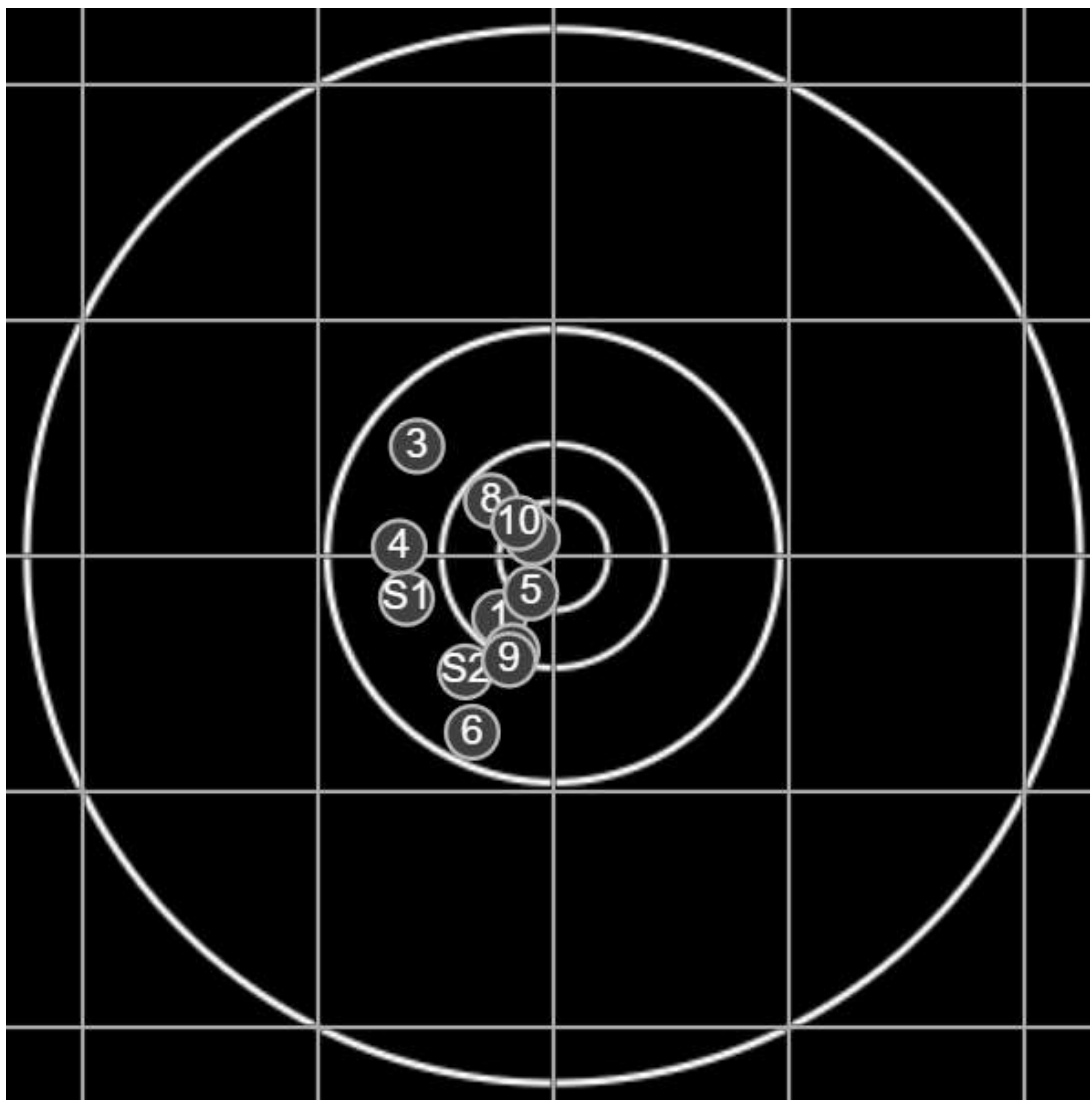

**SILVER
MOUNTAIN
TARGETS**
Made in Canada

true
6/13/2026
2:10:47 PM

BRC Club Shoot
Series 1
500 yards

BRC T4 [-61]
AU-500y

Group: 164.8 mm
(75.4w x 161.8h)

(F)

Shooter
Garry Cafe[m28]

57.3

FINAL
v: 2191, sd: 20.6

#	fps	score
10	2218	X
9	2177	6
8	2216	6
7	2165	X
6	2161	5
5	2184	X
4	2209	5
3	2214	5
2	2175	6
1	2185	6
S2	2189	(5)
S1	2198	(5)

**SILVER
MOUNTAIN
TARGETS**
Made in Canada

true
6/13/2026
3:21:17 PM